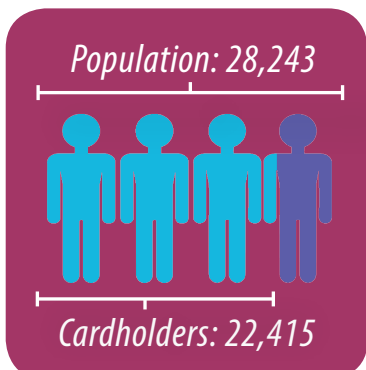

45,445 

Items picked up during curbside-only service

Total collection items

217,209

2020 ANNUAL REPORT BETHLEHEM PUBLIC LIBRARY

- ## AND MORE ...
- A pandemic-related closure in spring meant the library needed to think about how to provide services in new ways.
 - Hoopla gave on-demand access to eBooks, music, video and more.
 - Dozens of video tutorials were produced by Bethlehem librarians.
 - A new weekly e-newsletter reached more than 9,500 subscribers.
 - Board meetings went virtual, streaming live on YouTube.
 - More than 78,363 people tapped into the townwide WiFi network, and a new location at Town Hall was added.