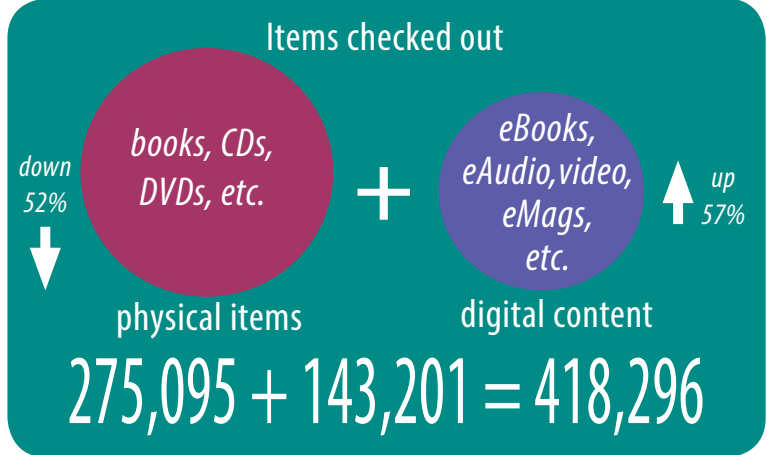

45,445 

Items picked up during curbside-only service

Total collection items

217,209

2020 ANNUAL REPORT BETHLEHEM PUBLIC LIBRARY

- ## AND MORE ...
- A pandemic-related closure in spring meant the library needed to think about how to provide services in new ways.
 - Hoopla gave on-demand access to eBooks, music, video and more.
 - Dozens of video tutorials were produced by Bethlehem librarians.
 - A new weekly e-newsletter reached more than 9,500 subscribers.
 - Board meetings went virtual, streaming live on YouTube.
 - More than 78,363 people tapped into the townwide WiFi network, and a new location at Town Hall was added.