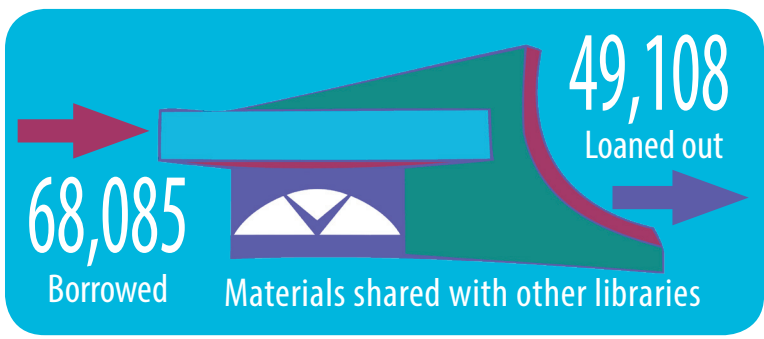

45,445 

Items picked up during curbside-only service

Total collection items

217,209

2020 ANNUAL REPORT BETHLEHEM PUBLIC LIBRARY

- ## AND MORE ...
- A pandemic-related closure in spring meant the library needed to think about how to provide services in new ways.
 - Hoopla gave on-demand access to eBooks, music, video and more.
 - Dozens of video tutorials were produced by Bethlehem librarians.
 - A new weekly e-newsletter reached more than 9,500 subscribers.
 - Board meetings went virtual, streaming live on YouTube.
 - More than 78,363 people tapped into the townwide WiFi network, and a new location at Town Hall was added.