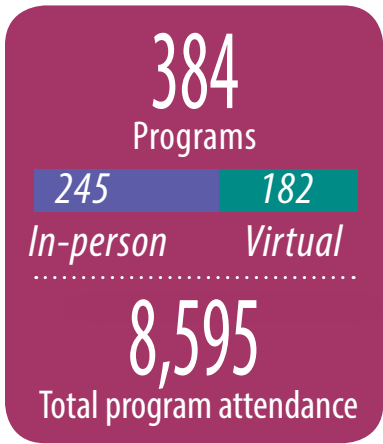

45,445 

Items picked up during curbside-only service

Total collection items

217,209

2020 ANNUAL REPORT BETHLEHEM PUBLIC LIBRARY

- ## AND MORE ...
- A pandemic-related closure in spring meant the library needed to think about how to provide services in new ways.
 - Hoopla gave on-demand access to eBooks, music, video and more.
 - Dozens of video tutorials were produced by Bethlehem librarians.
 - A new weekly e-newsletter reached more than 9,500 subscribers.
 - Board meetings went virtual, streaming live on YouTube.
 - More than 78,363 people tapped into the townwide WiFi network, and a new location at Town Hall was added.