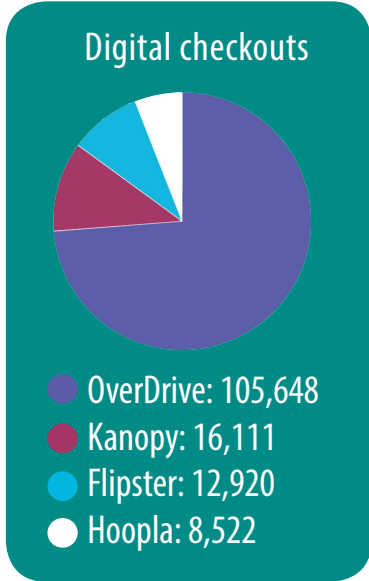

45,445 

Items picked up during curbside-only service

Total collection items

217,209

2020 ANNUAL REPORT BETHLEHEM PUBLIC LIBRARY

- ## AND MORE ...
- A pandemic-related closure in spring meant the library needed to think about how to provide services in new ways.
 - Hoopla gave on-demand access to eBooks, music, video and more.
 - Dozens of video tutorials were produced by Bethlehem librarians.
 - A new weekly e-newsletter reached more than 9,500 subscribers.
 - Board meetings went virtual, streaming live on YouTube.
 - More than 78,363 people tapped into the townwide WiFi network, and a new location at Town Hall was added.