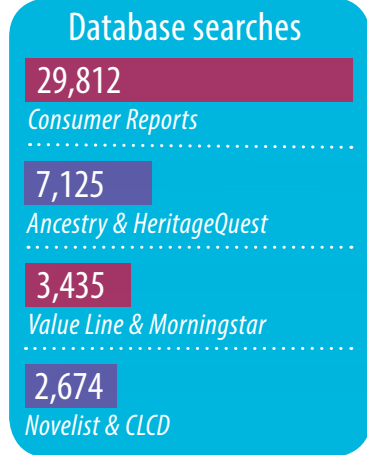

45,445 

Items picked up during curbside-only service

Total collection items

217,209

2020 ANNUAL REPORT BETHLEHEM PUBLIC LIBRARY

- ## AND MORE ...
- A pandemic-related closure in spring meant the library needed to think about how to provide services in new ways.
 - Hoopla gave on-demand access to eBooks, music, video and more.
 - Dozens of video tutorials were produced by Bethlehem librarians.
 - A new weekly e-newsletter reached more than 9,500 subscribers.
 - Board meetings went virtual, streaming live on YouTube.
 - More than 78,363 people tapped into the townwide WiFi network, and a new location at Town Hall was added.