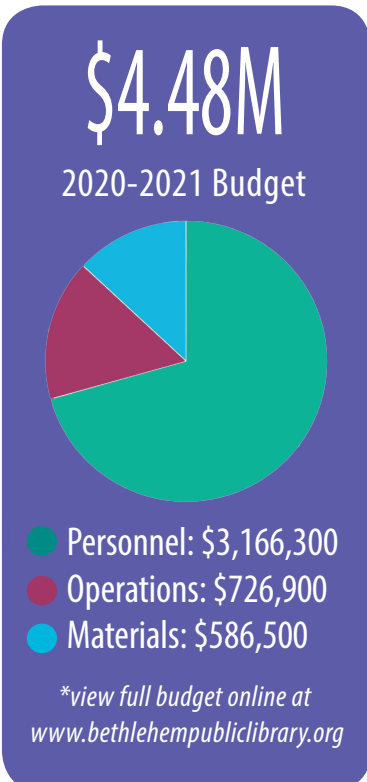

45,445 

Items picked up during curbside-only service

Total collection items

217,209

2020 ANNUAL REPORT BETHLEHEM PUBLIC LIBRARY

- ## AND MORE ...
- A pandemic-related closure in spring meant the library needed to think about how to provide services in new ways.
 - Hoopla gave on-demand access to eBooks, music, video and more.
 - Dozens of video tutorials were produced by Bethlehem librarians.
 - A new weekly e-newsletter reached more than 9,500 subscribers.
 - Board meetings went virtual, streaming live on YouTube.
 - More than 78,363 people tapped into the townwide WiFi network, and a new location at Town Hall was added.