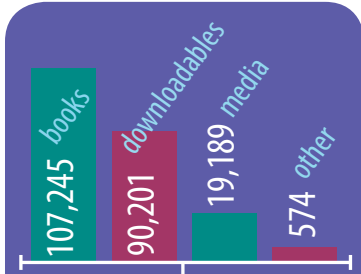

45,445 

Items picked up during curbside-only service

Total collection items

217,209

2020 ANNUAL REPORT BETHLEHEM PUBLIC LIBRARY

- ## AND MORE ...
- A pandemic-related closure in spring meant the library needed to think about how to provide services in new ways.
 - Hoopla gave on-demand access to eBooks, music, video and more.
 - Dozens of video tutorials were produced by Bethlehem librarians.
 - A new weekly e-newsletter reached more than 9,500 subscribers.
 - Board meetings went virtual, streaming live on YouTube.
 - More than 78,363 people tapped into the townwide WiFi network, and a new location at Town Hall was added.